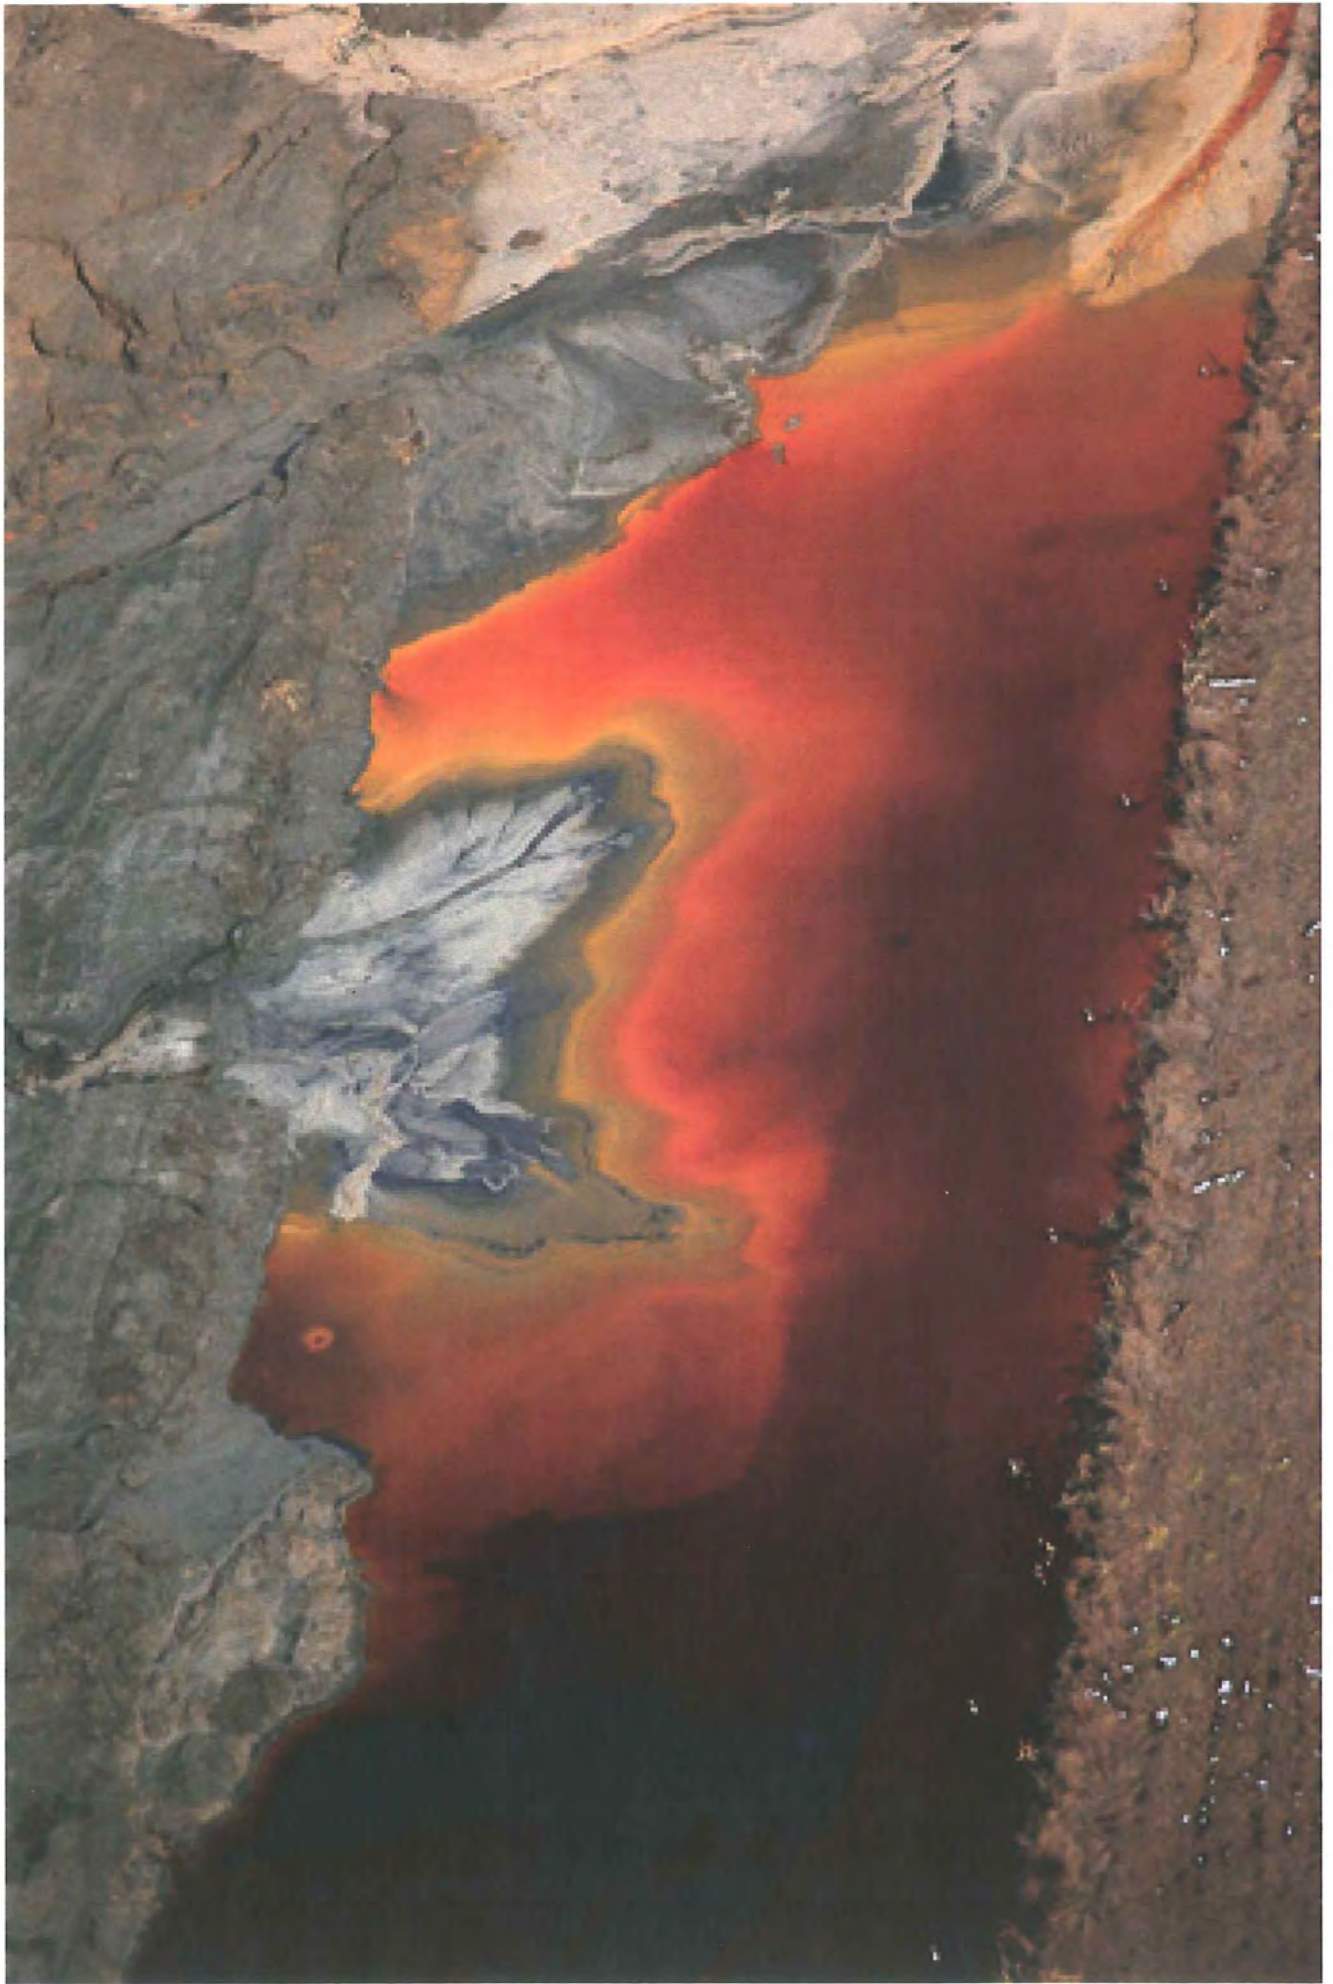

**Photos by J. Henry Fair**

**GQ magazine, March 5, 2010**

**Key to the photographs:**

1. "Agent Orange"

*Coal ash waste at Canadys Station in Canadys, South Carolina.* Last year the EPA cited the Canadys Station plant as a "proven case" of environmental damage.

2. *Coal combustion waste from the Duke Energy plant near Spencer, North Carolina*

3. *Coal combustion waste from Marshall Steam Station near Terrell, North Carolina*

4. *Coal combustion waste storage ponds at Allen Steam Station near Belmont, North Carolina*

5. "Ashes and Snow"

*Coal ash overburden at coal-fired electricity generating station in Moncks Corner, South Carolina*

#2

#3

夕#

#5