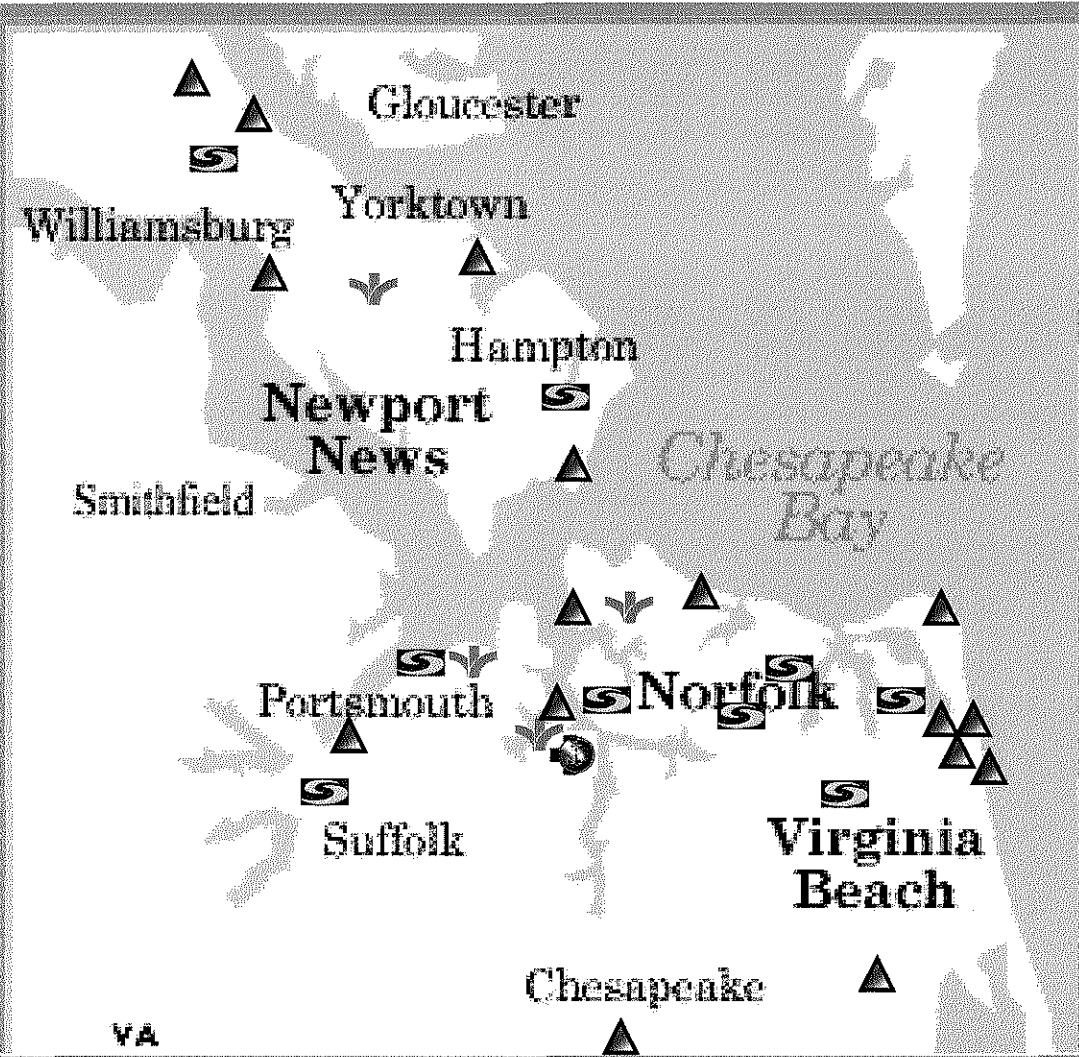

The Hampton Roads community has a 400 year history of supporting the now largest concentration of US Military Services

Hampton Roads Catchment Area

- Hampton Roads is home to the nation's largest concentration of military personnel with approx 110,000 active duty military personnel*
- Total DoD Hampton Roads population is 300,000 or 1 in every 6 residents*

-  Bon Secours Hospital/Emergency Facility
-  Sentara Hospital/Emergency Facility
-  Naval Medical Center, Portsmouth
-  Military Base

* United States Joint Forces Command, <http://www.jfcom.mil/newcomer/newcomer2.htm>